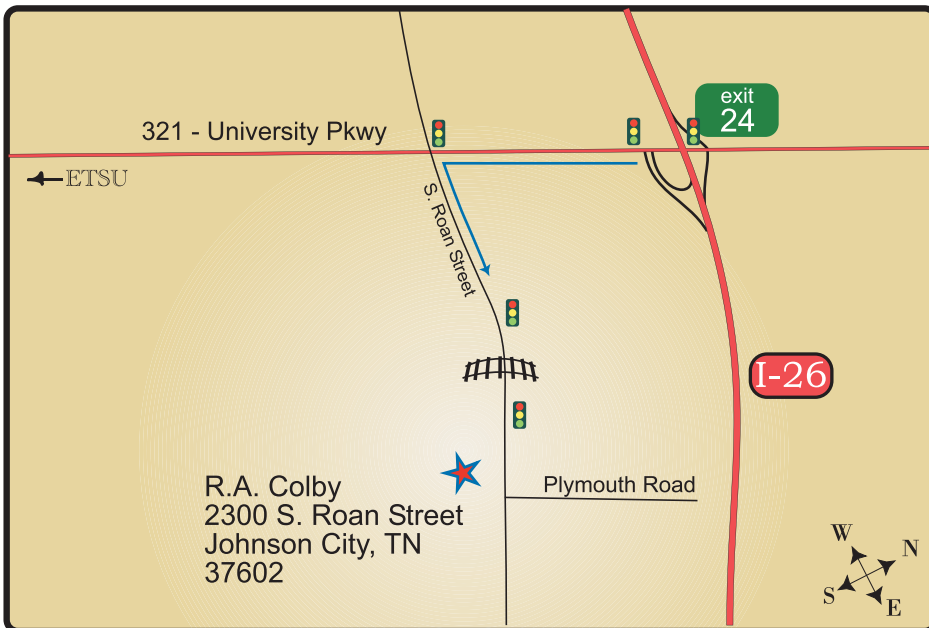

R.A. Colby
2300 South Roan Street
Johnson City, TN 37602

Off of I-26:

Take the 321/University Pkwy exit 24 and travel west towards East TN State University 1/8th of a mile to the red light. Take a left onto South Roan St., go past one red light travelling a total of 1/2 a mile. RAColby will be on the right; next to Doozy Truck Center and in front of Charter Communications. Welcome!